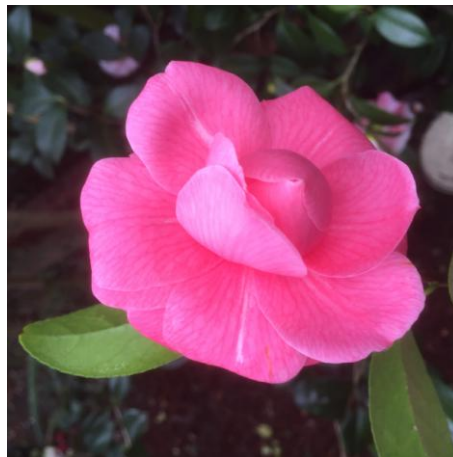

SOME OF OUR RARER BLOOMS OPENED THIS MONTH

PHOTOS: D. Low

'Blanda' from "Camden Park"

'Fra Arnaldo Da Brescia' from the Ark

'Imperial Splendour' from the Ark

FROM THE JUDGES' GARDEN - AUGUST

PHOTOS: C. G. & D. LOW