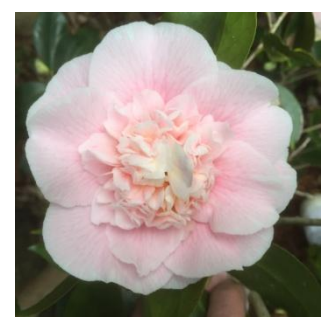

Aspasia Macarthur and Sports

Margaret Davis

Lady Loch

Margaret Davis Sport
Bi-colour

Otahuhu Beauty

Strawberry Blonde

Lady Loch on Aspasia

Buttons 'N' Bows