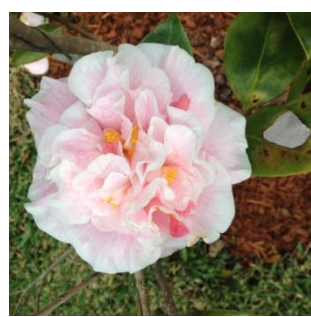

Aspasia Macarthur and Sports

Margaret Davis

Lady Loch

Margaret Davis Sport
Bi-colour

Otahuhu Beauty

Strawberry Blonde

Lady Loch on Aspasia

Buttons 'N' Bows