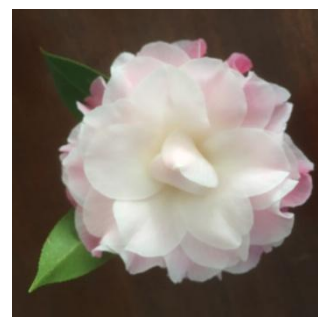

Aspasia Macarthur and Sports

Margaret Davis

Lady Loch

Margaret Davis Sport
Bi-colour

Otahuhu Beauty

Strawberry Blonde

Lady Loch on Aspasia

Buttons 'N' Bows